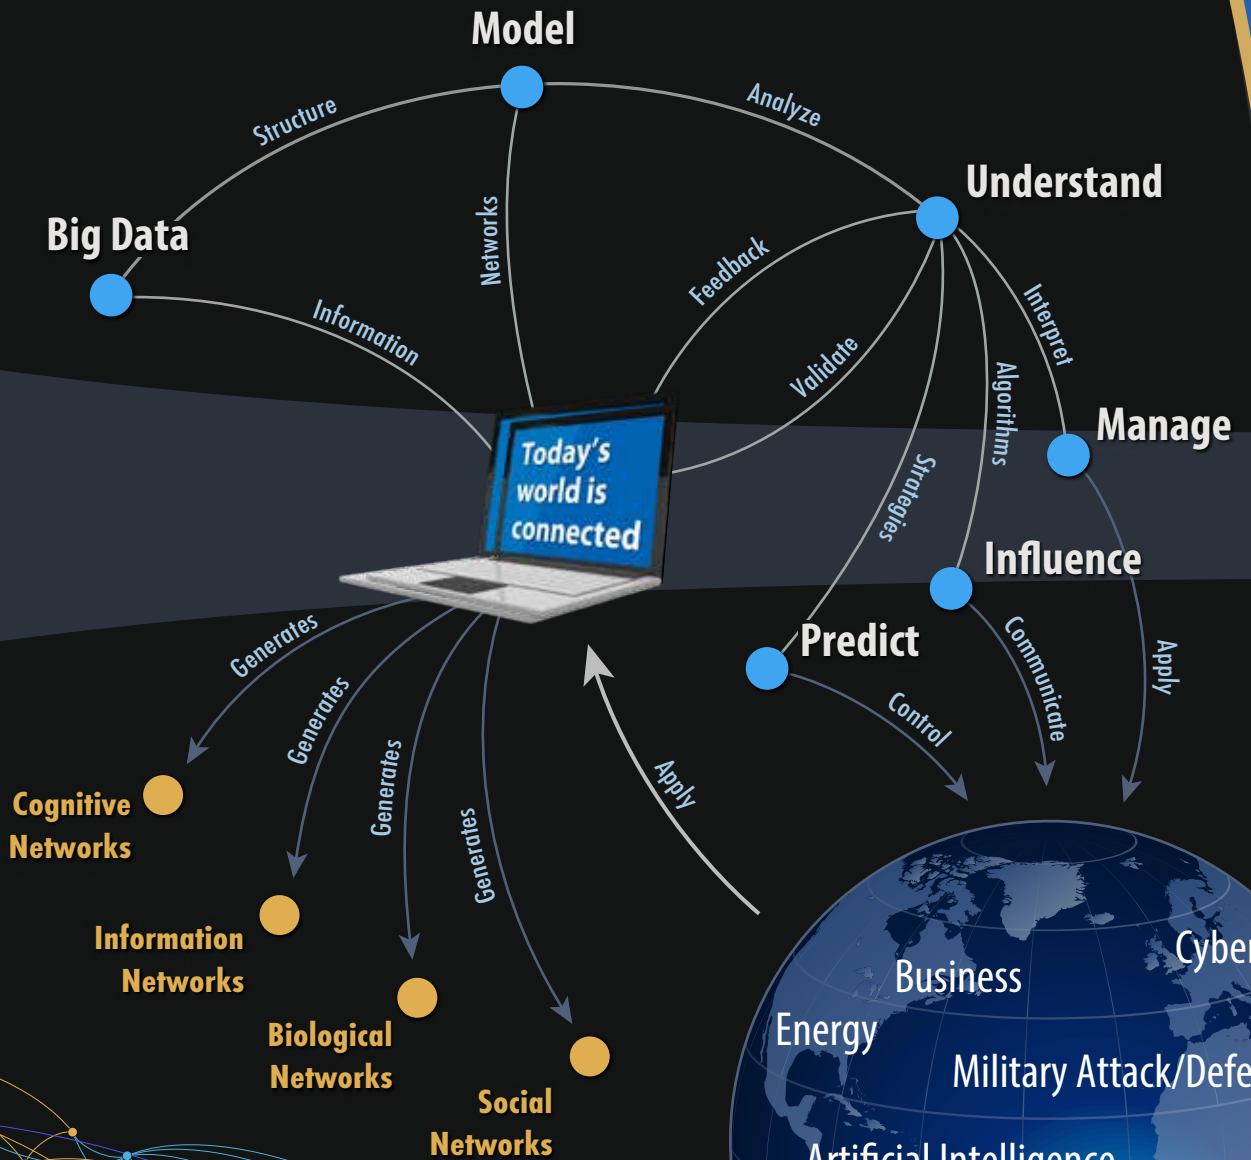

Enhancing Your Career

As the world we live in transitions from the Information Age to the "age of connectedness," the NPS **Network Science Certificate** arms its graduates with the foundation to understand the underlying complexity of networks—the **building blocks of connectedness**—and enables them to succeed **with greater interpretation and further development of practical methods, models, and approaches to problems.**

A New Science

Networks define the world around us!

This certificate provides an interdisciplinary education using mathematical methods for the analysis, understanding, and exploitation of complex networks, which include technological, biological, and social networks. Having a robust understanding of underlying mathematics is essential for accurate network modeling and data analysis needed to make predictions or influence and manage networks across sectors of industry and government. This innovative program provides students an opportunity to understand and apply a new science that will define the next generation.