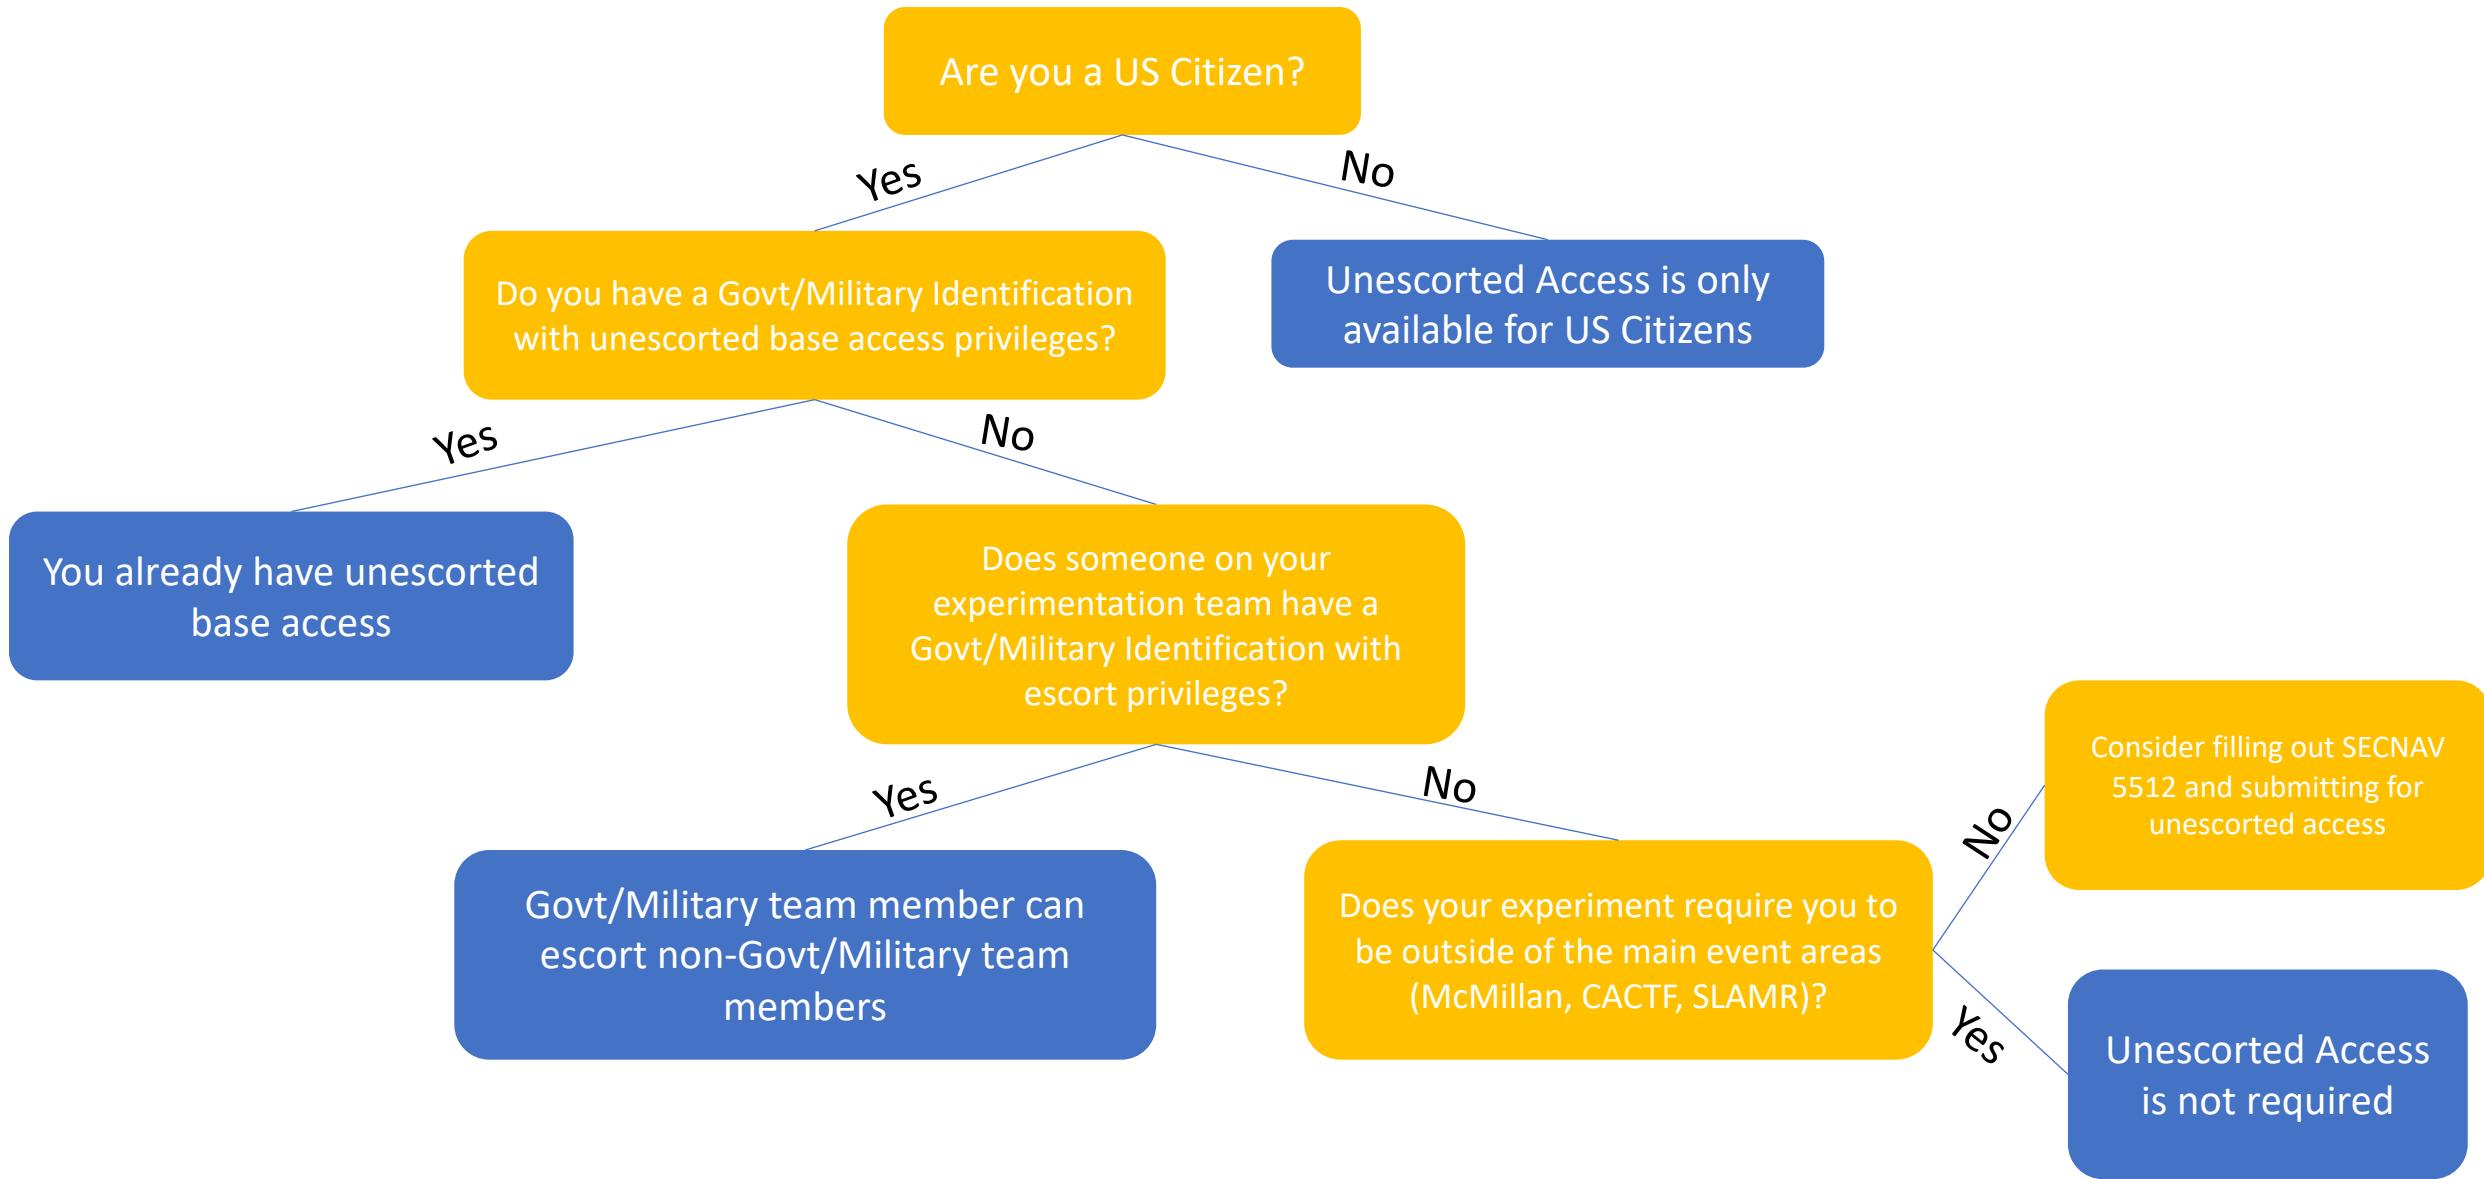

Hotels/Lodging

- Paso Robles
- Templeton, Atascadero, San Luis Obispo

Shipping

- Instructions for shipping equipment to the Camp Roberts Airfield are included on the website

Registration & Gate Access

- Registration is required for ALL participants
- Optional Background Check Process
- Non-US Citizens Process

Non-US Citizens

Additional Information is needed:

- Follow the Registration Prompts:
 - Date of Birth:
 - Place of Birth:
 - Passport Number:
 - Country of residence:
 - Citizenship:

Non US-Citizen Registrations due by 7 May 2021

Background Check Process

DUE 7 May 2021

Follow the instructions on the registration form to submit:

- Submit via File Upload Link only
- No Email

Experiment Expo

- April 21st
- “Elevator Pitch”

FUTURE MEETINGS